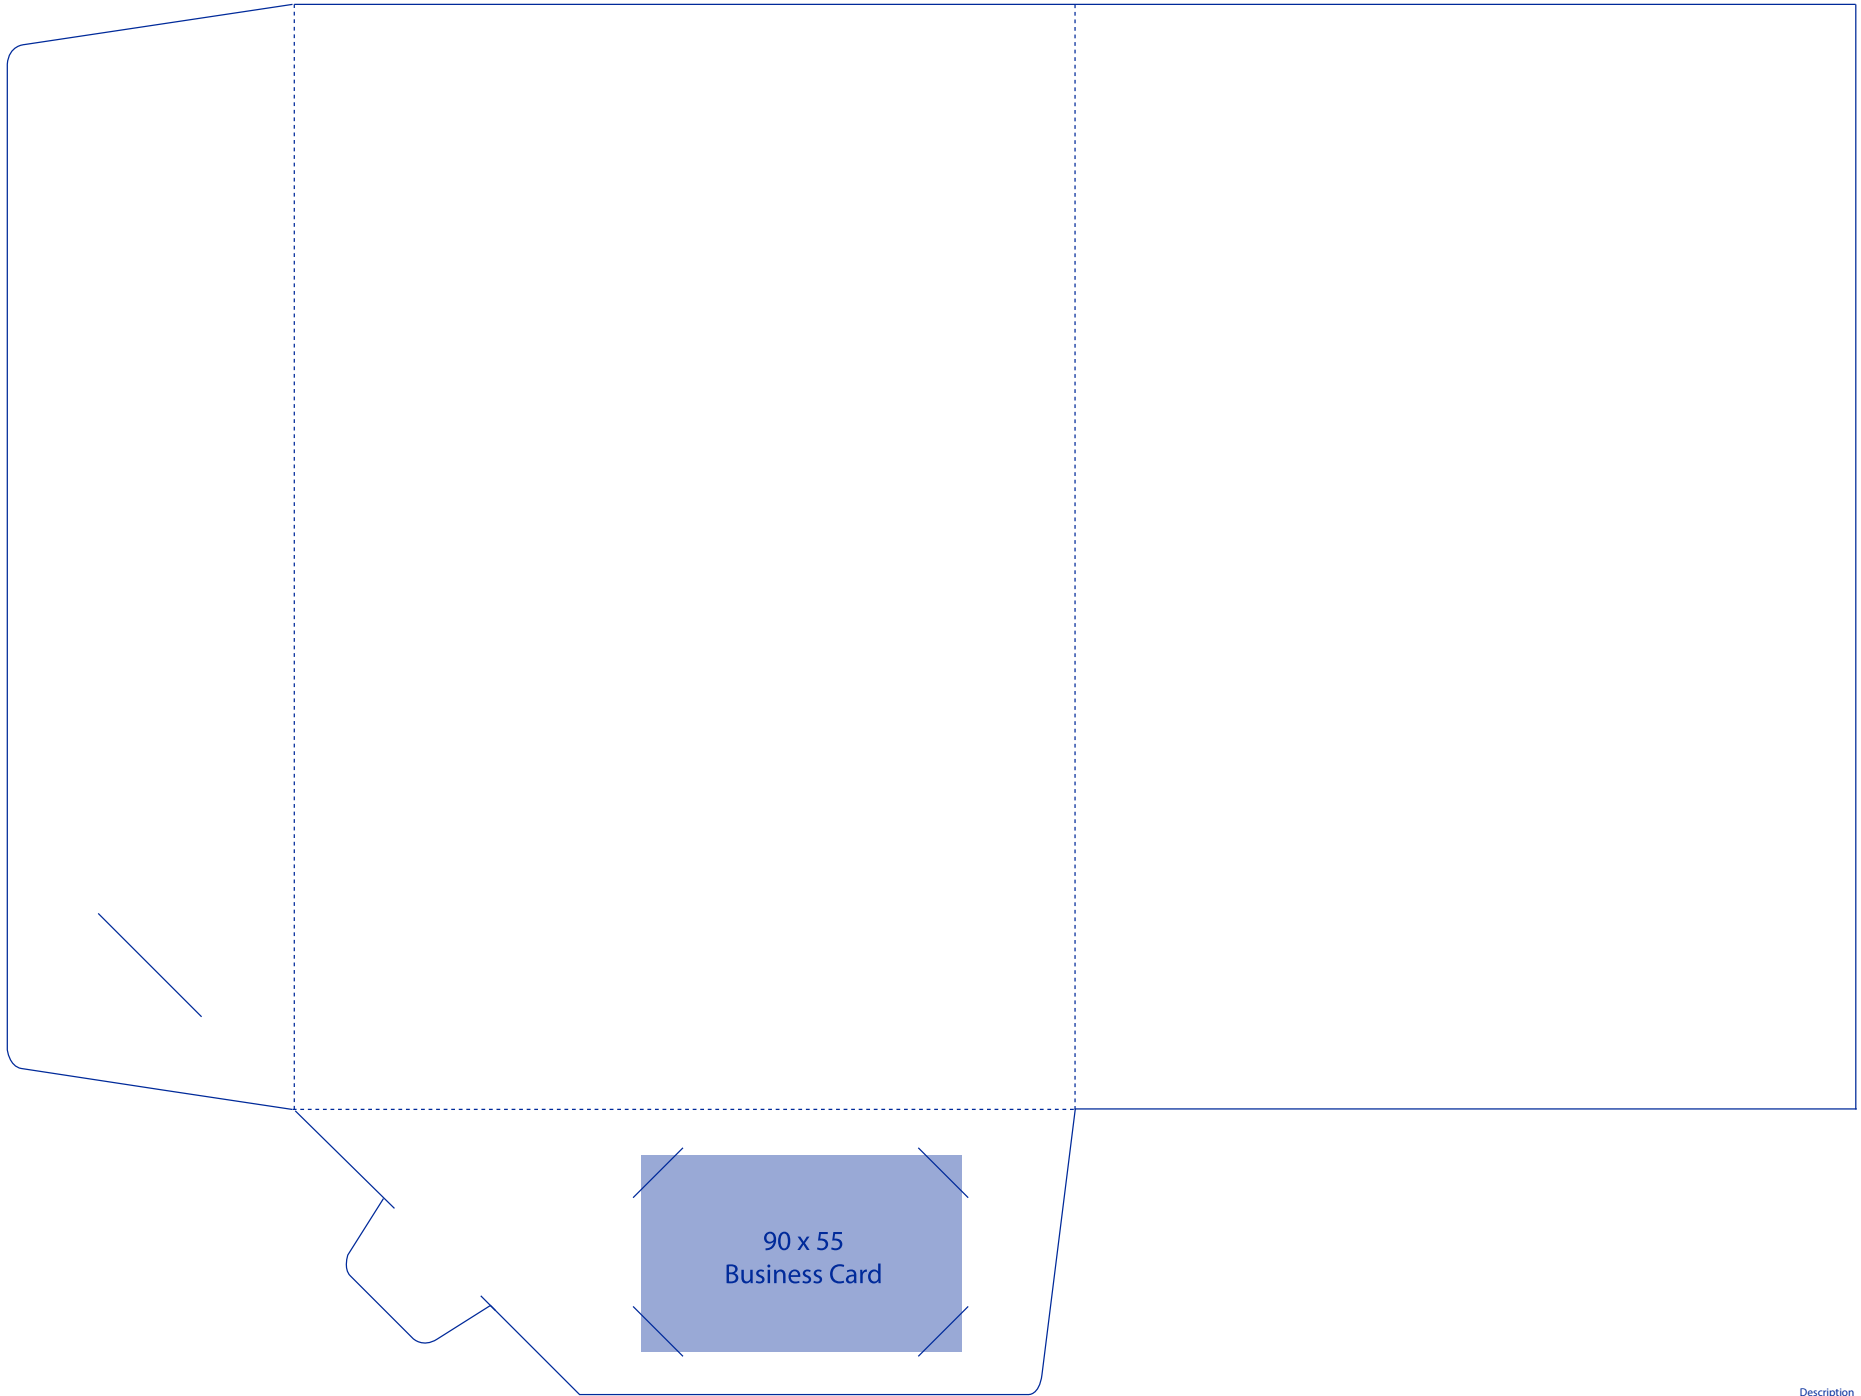

FRONT

Description 5mm Gusset Folder
Final size 220 x 319mm

FRONT

90 x 55
Business Card

FRONT

90 x 55
Business Card

FRONT

90 x 55
Business Card