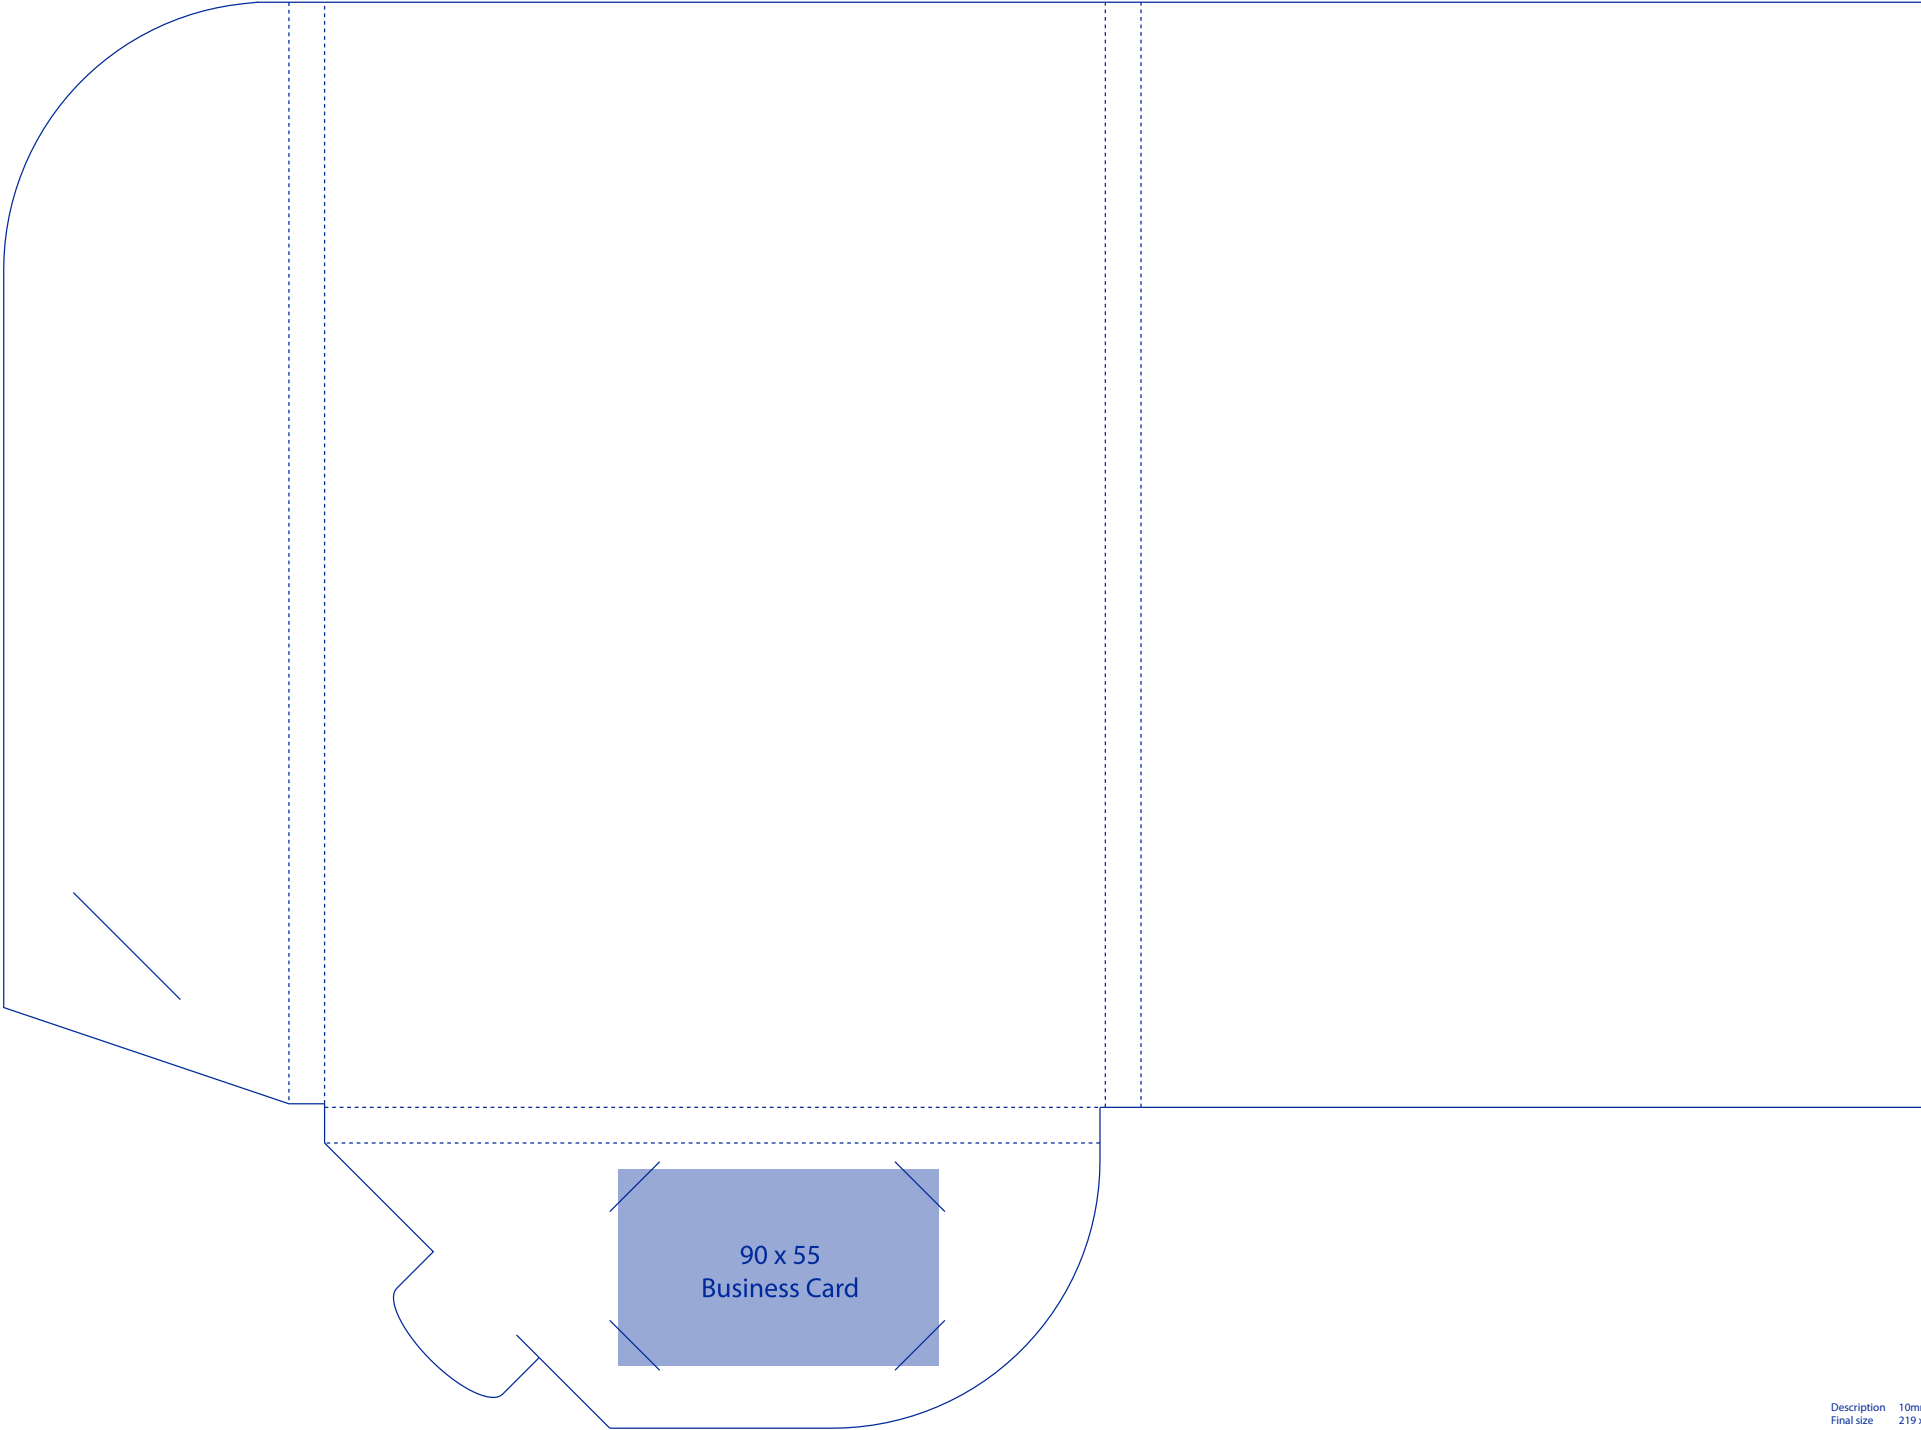

FRONT

Description 5mm Gusset Folder
Final size 220 x 319mm

FRONT

90 x 55
Business Card

FRONT

90 x 55
Business Card

FRONT

90 x 55
Business Card