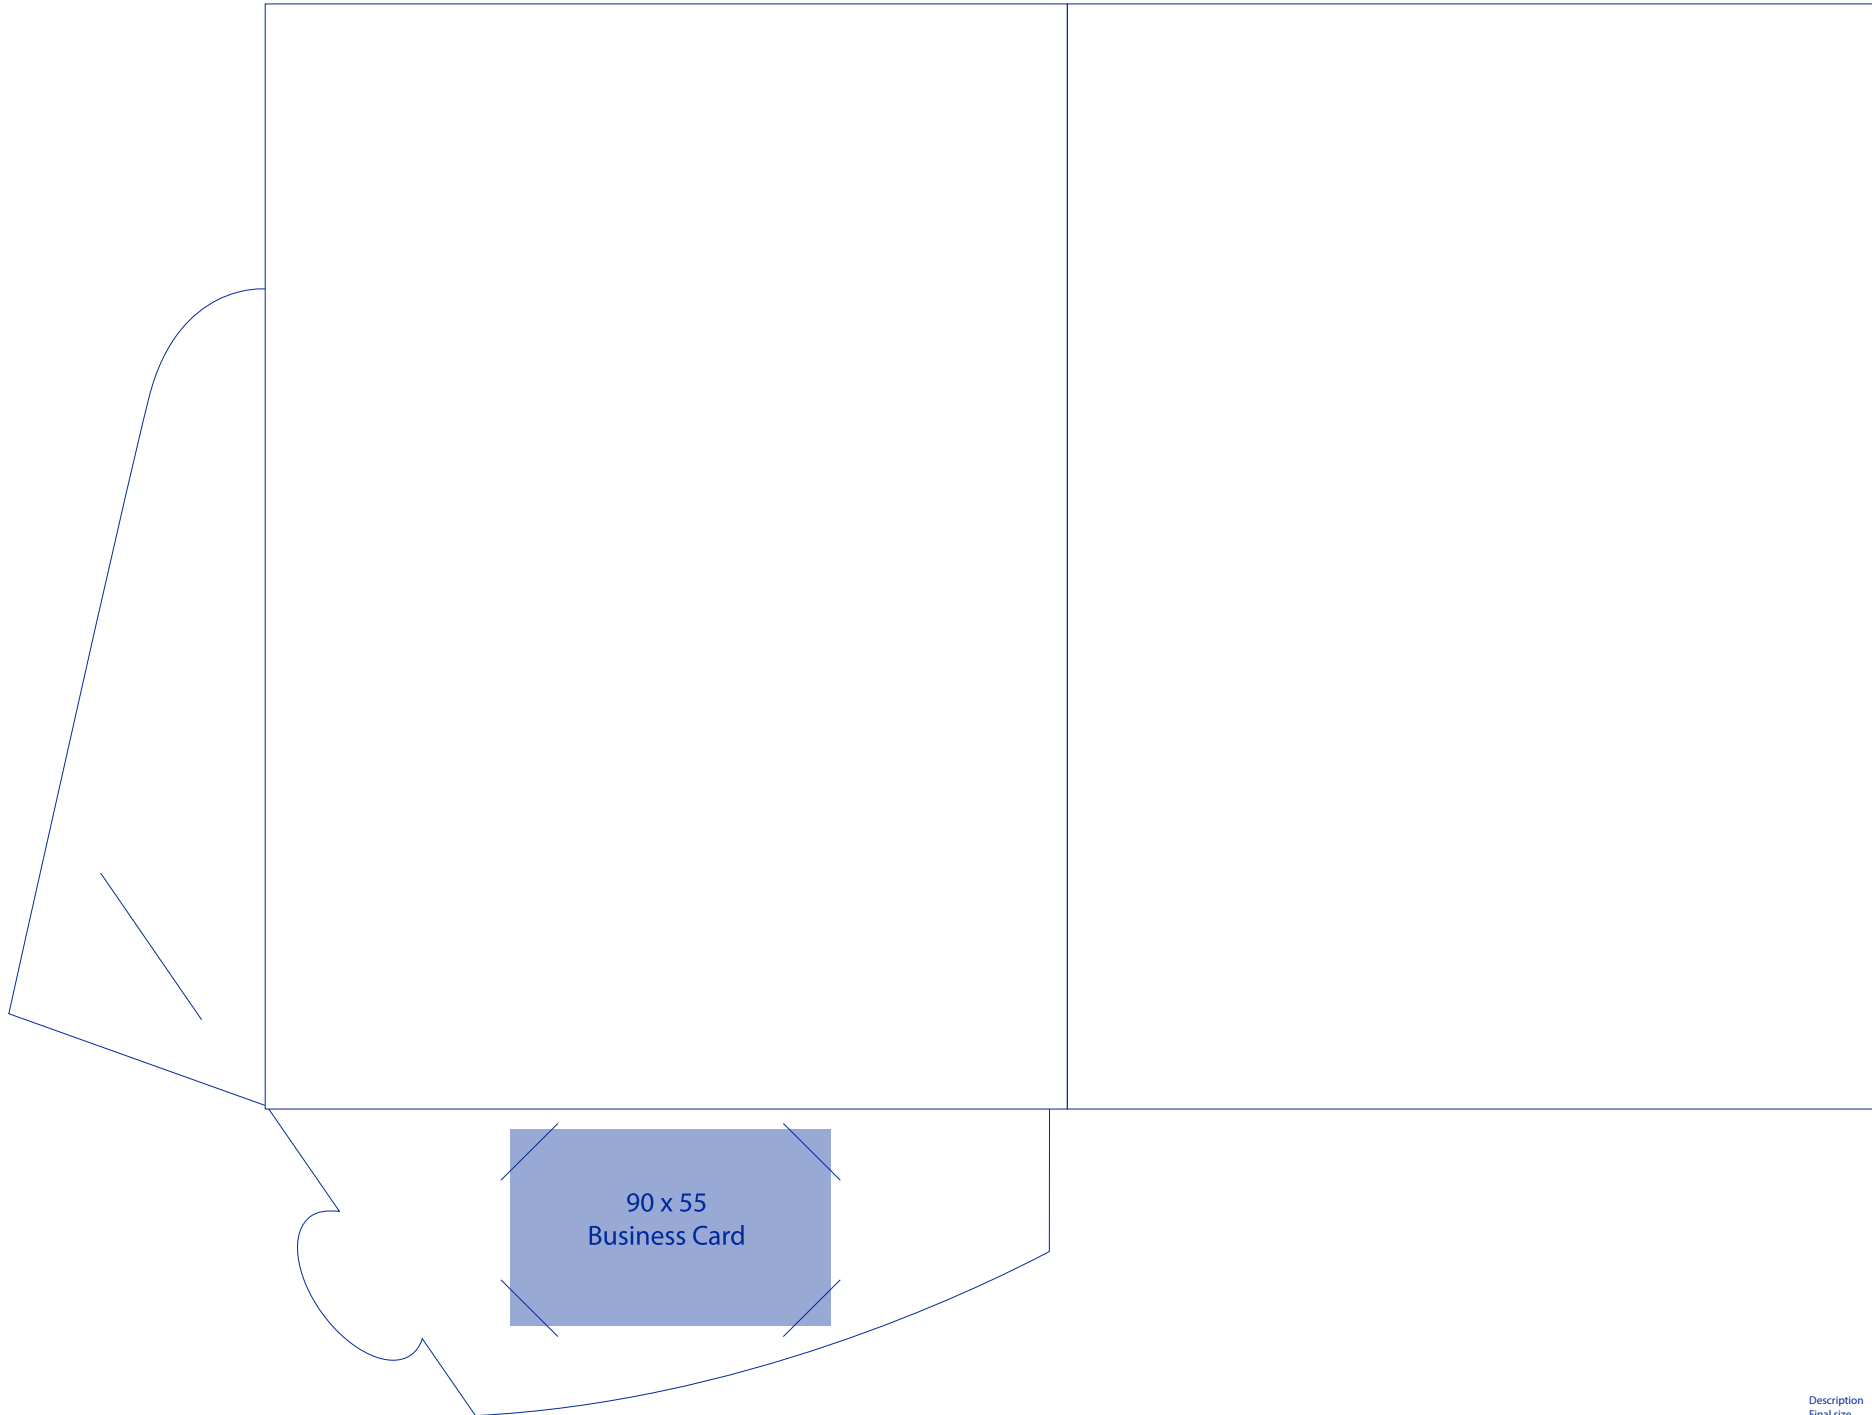

FRONT

Description 5mm Gusset Folder
Final size 220 x 319mm

FRONT

90 x 55
Business Card

FRONT

90 x 55
Business Card

FRONT

90 x 55
Business Card