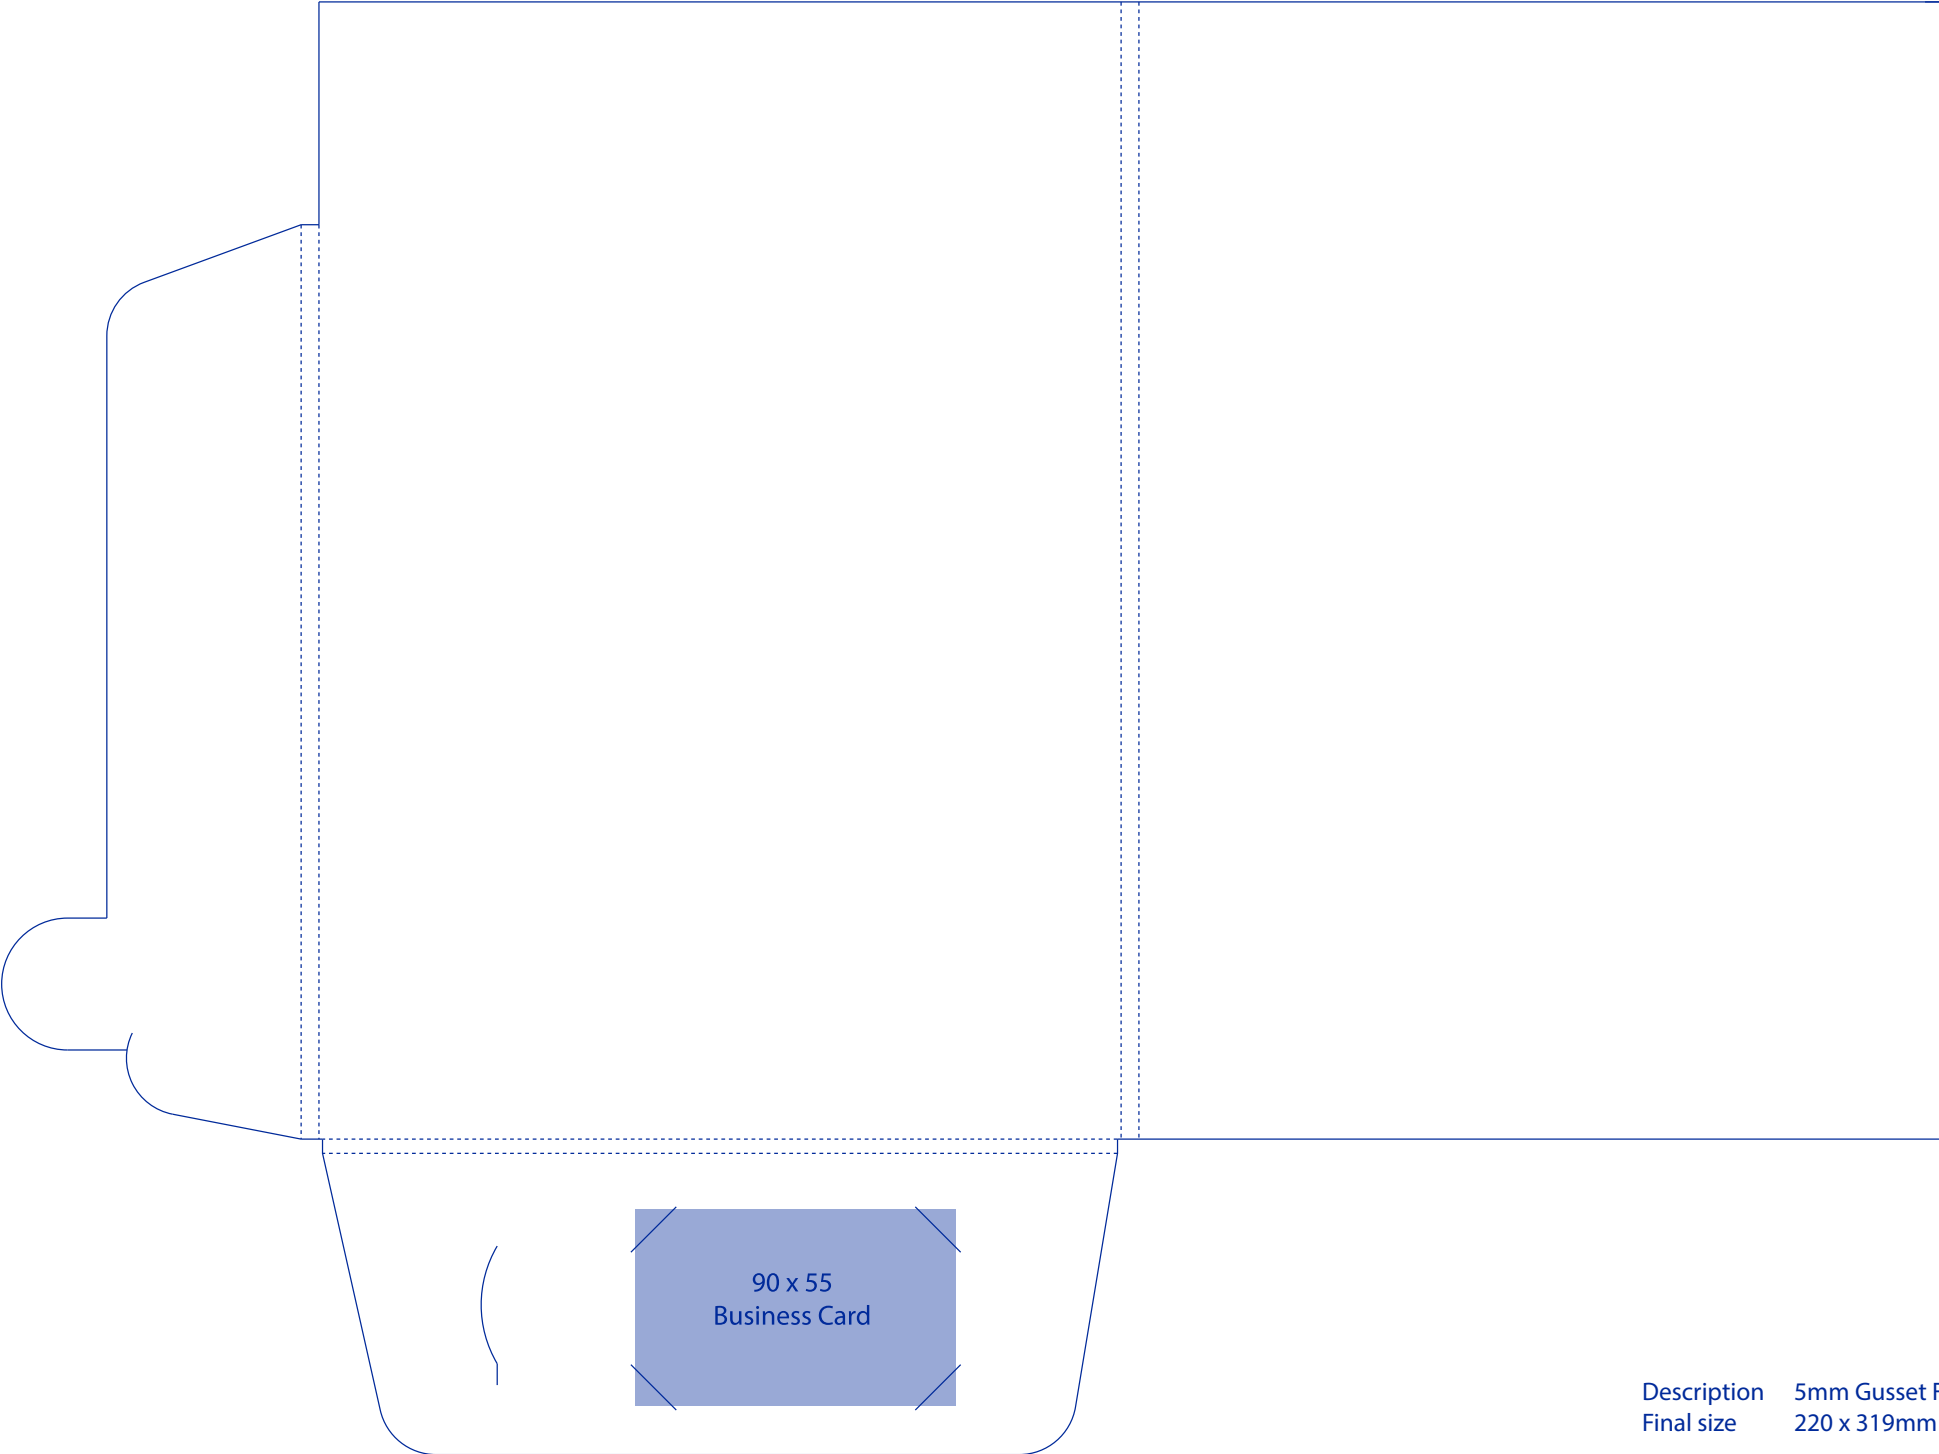

FRONT

Description 5mm Gusset Folder
Final size 220 x 319mm

FRONT

90 x 55
Business Card

FRONT

90 x 55
Business Card

FRONT

90 x 55
Business Card